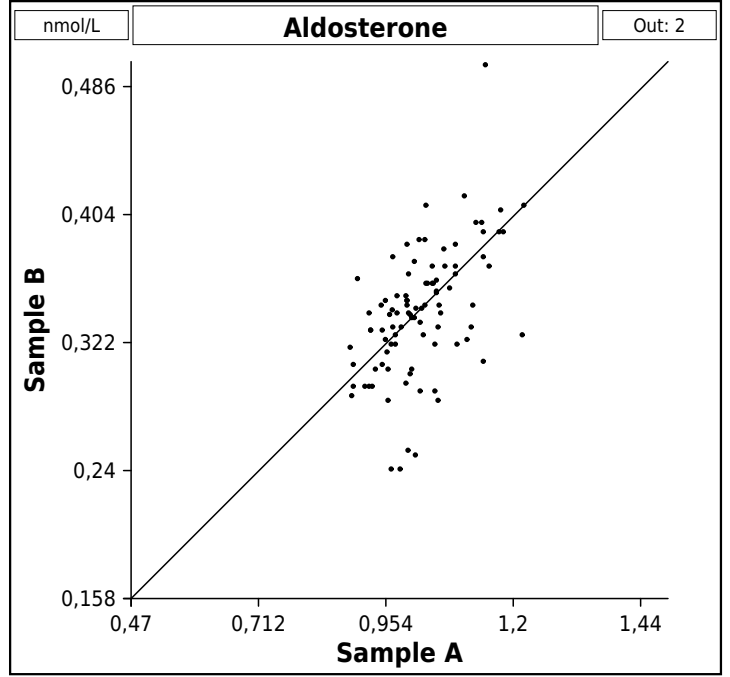

Setup: minimal size of the groups n = 5

Setup: minimal size of the groups n = 5

Setup: minimal size of the groups n = 5