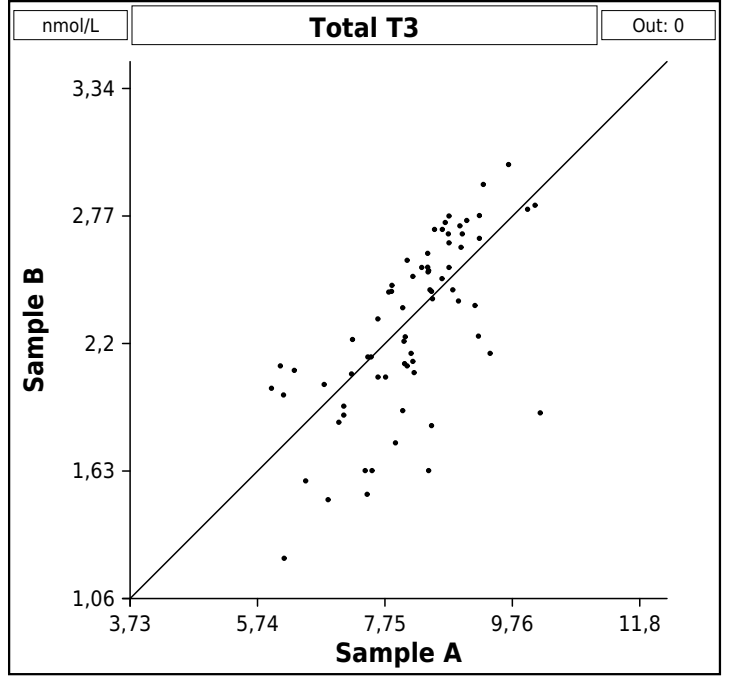

Setup: minimal size of the groups n = 5

Setup: minimal size of the groups n = 5

Setup: minimal size of the groups n = 5