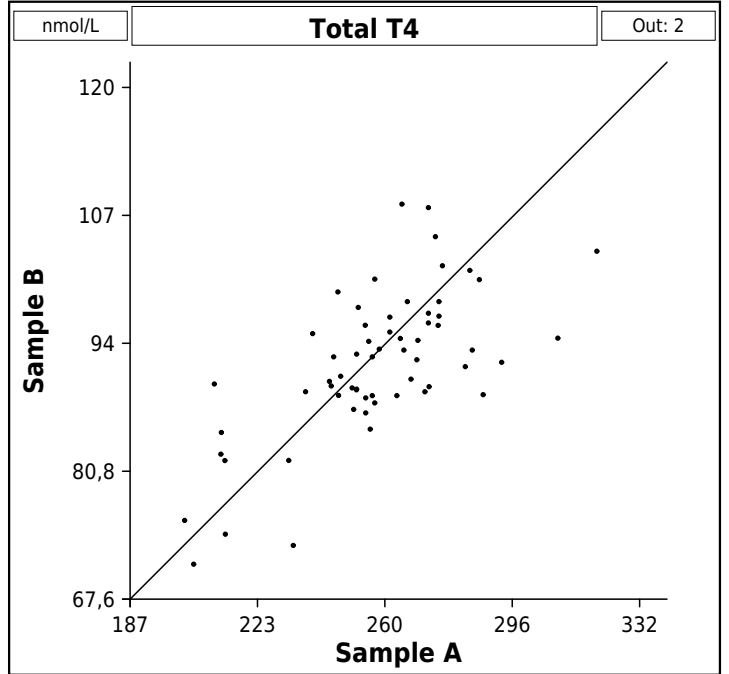

Setup: minimal size of the groups n = 5

Setup: minimal size of the groups n = 5

Setup: minimal size of the groups n = 5