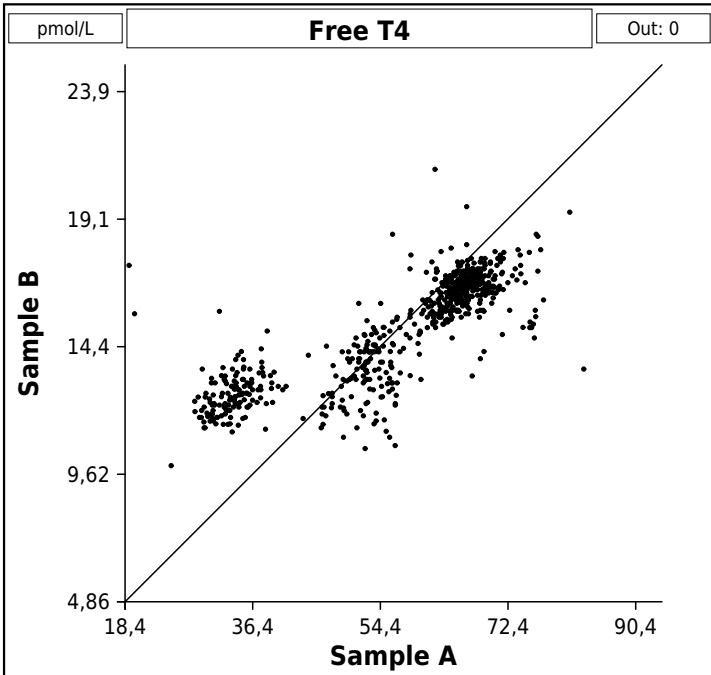

Setup: minimal size of the groups n = 5

Setup: minimal size of the groups n = 5

Setup: minimal size of the groups n = 5