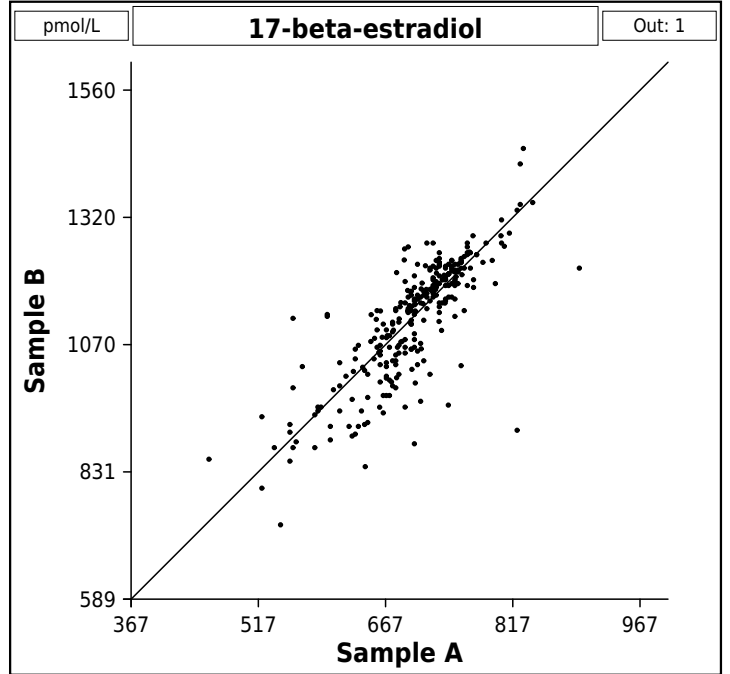

Setup: minimal size of the groups n = 5

Setup: minimal size of the groups n = 5

Setup: minimal size of the groups n = 5