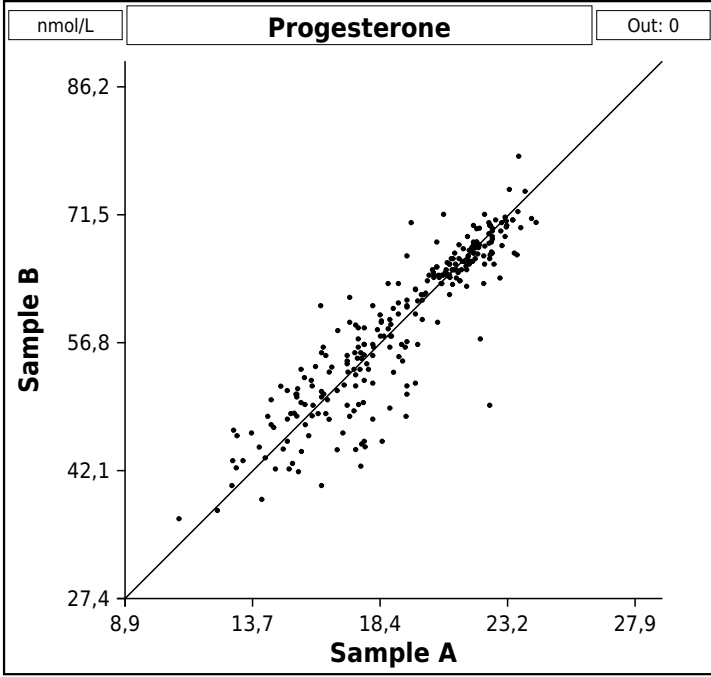

Setup: minimal size of the groups n = 5

Setup: minimal size of the groups n = 5

Setup: minimal size of the groups n = 5