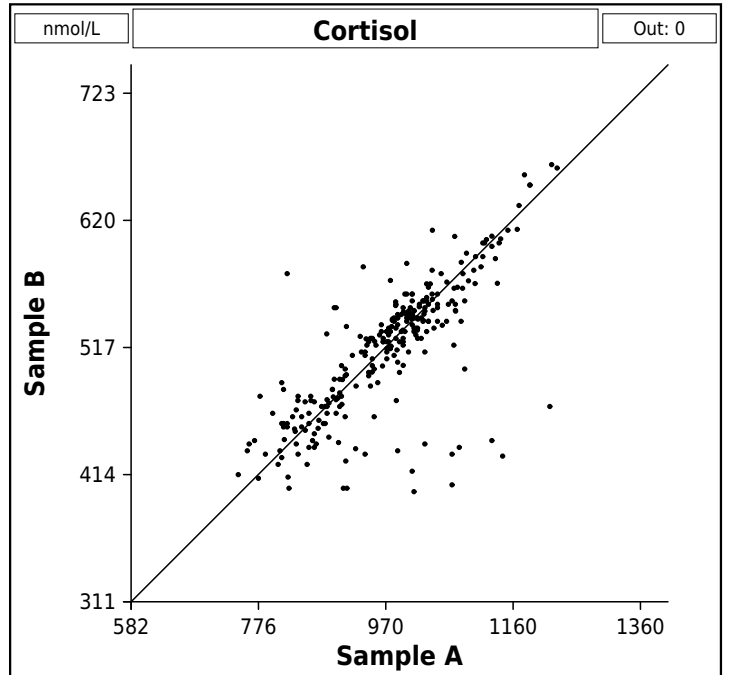

Setup: minimal size of the groups n = 5

Setup: minimal size of the groups n = 5

Setup: minimal size of the groups n = 5