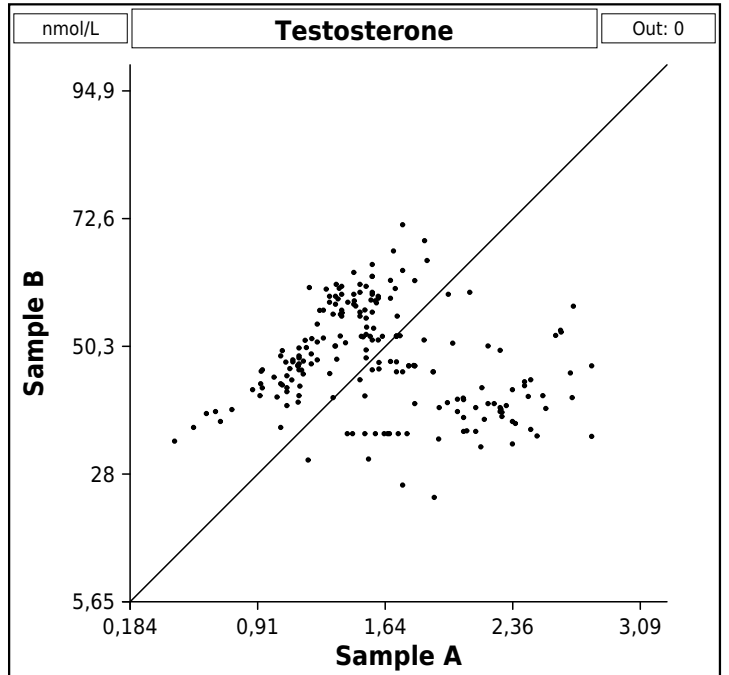

Setup: minimal size of the groups n = 5

Setup: minimal size of the groups n = 5

Setup: minimal size of the groups n = 5