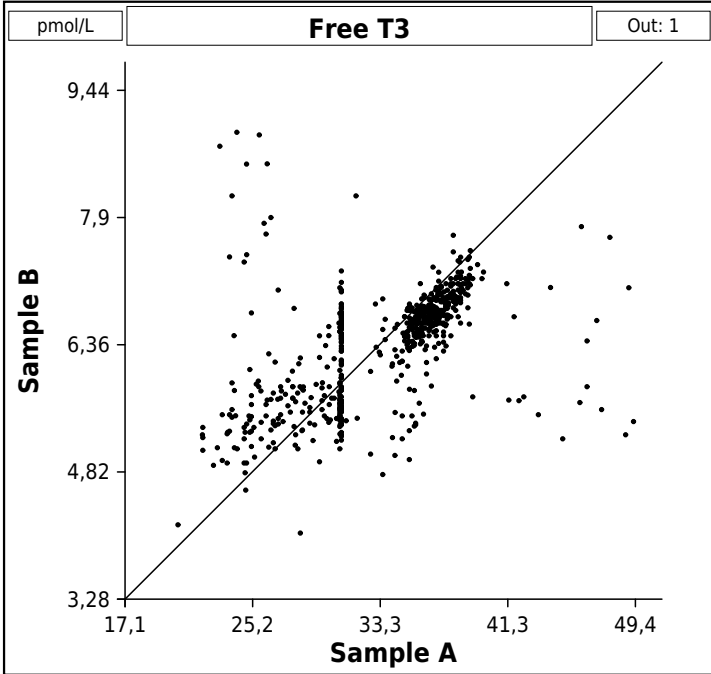

Setup: minimal size of the groups n = 5

Setup: minimal size of the groups n = 5

Setup: minimal size of the groups n = 5