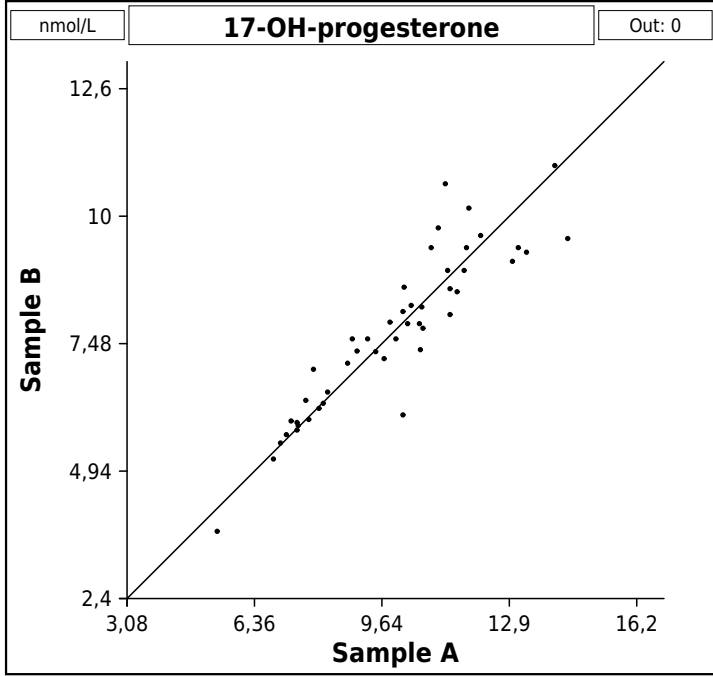

Setup: minimal size of the groups n = 5

Setup: minimal size of the groups n = 5

Setup: minimal size of the groups n = 5